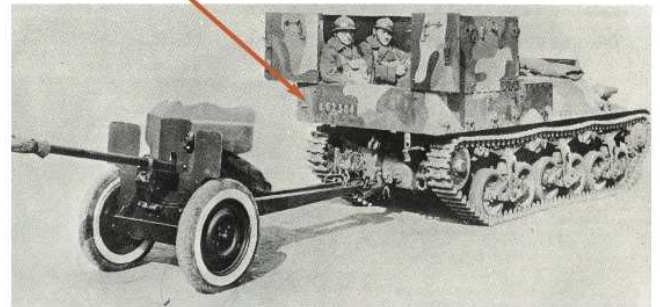

Lorraine 37L trailer