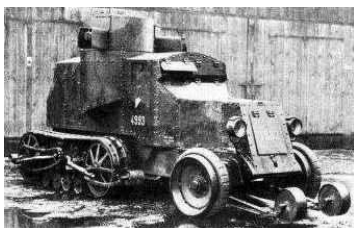

Black Lion Decals

72009 – Polish Army 1918-1922

6939 6939

Renault FU truck

838 838
 PUKOWNIK
 KAZIMIERZ GRUDZIELSKI
 PUKOWNIK
 KAZIMIERZ GRUDZIELSKI
 Ehrhardt A/C

Place number on the doors and white eagle on the side of the turret. Overall color German field grey.

POZNANCZYK
 POZNANCZYK
 CZERNA WIEZI
 POZNANCZYK
 CZERNA WIEZI
 Austin-Putilov

Place smaller name below driver's visor. Overall color Russian light (naval) grey.

4993 4993
 4993 4993
 Austin-Putilov
 Kegresse