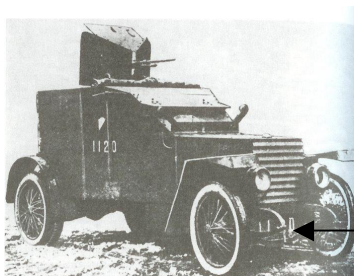

Black Lion Decals

72009 – Polish Army 1918-1922

6939 6939

Renault FU truck

838 838
 PUKOWNIK
 KAZIMIERZ GRUDZIELSKI
 PUKOWNIK
 KAZIMIERZ GRUDZIELSKI
 Ehrhardt A/C

Place number on the doors and white eagle on the side of the turret. Overall color German field grey.

POZNANCZYK
 POZNANCZYK
 CZERNA WIEZI
 POZNANCZYK
 CZERNA WIEZI
 Austin-Putilov

Place smaller name below driver's visor. Overall color Russian light (naval) grey.

4993 4993
 4993 4993
 Austin-Putilov
 Kegresse

Place shield + number on side and remaining numbers on nose and rear. Overall color Russian light (naval) grey.

sides:
 1120 1120
 nose:
 1120
 Peugeot

Version 1
 (all green)

GEN. HALLER

Version 2

MARS

4434 4434