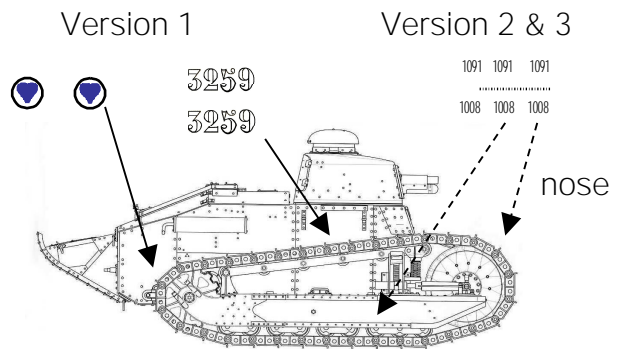

Black Lion Decals

72009 – Polish Army 1918-1922

6939 6939

Renault FU truck

838 838
 PUKOWNIK
 KAZIMIERZ GRUDZIELSKI
 PUKOWNIK
 KAZIMIERZ GRUDZIELSKI
 Ehrhardt A/C

Place number on the doors and white eagle on the side of the turret. Overall color German field grey.

Place shield + number on side and remaining numbers on nose and rear. Overall color Russian light (naval) grey.

sides:
 1120 1120
 nose:
 1120
 Peugeot

Version 1
 (all green)

GEN. HALLER

Version 2

MARS

4434 4434