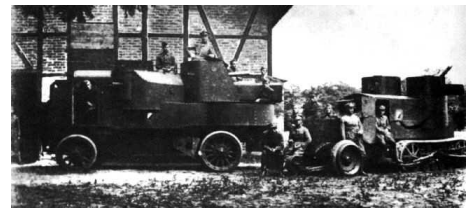

Black Lion Decals

72009 – Polish Army 1918-1922

6939 6939

Renault FU truck

838 838
 PUKOWNIK
 KAZIMIERZ GRUDZIELSKI
 PUKOWNIK
 KAZIMIERZ GRUDZIELSKI
 Ehrhardt A/C

Place number on the doors and white eagle on the side of the turret. Overall color German field grey.

POZNANCZYK
 POZNANCZYK
 CZERNA WIEZI
 POZNANCZYK
 CZERNA WIEZI
 Austin-Putilov

Place smaller name below driver's visor. Overall color Russian light (naval) grey.

4993 4993
 4993 4993
 Austin-Putilov
 Kegresse